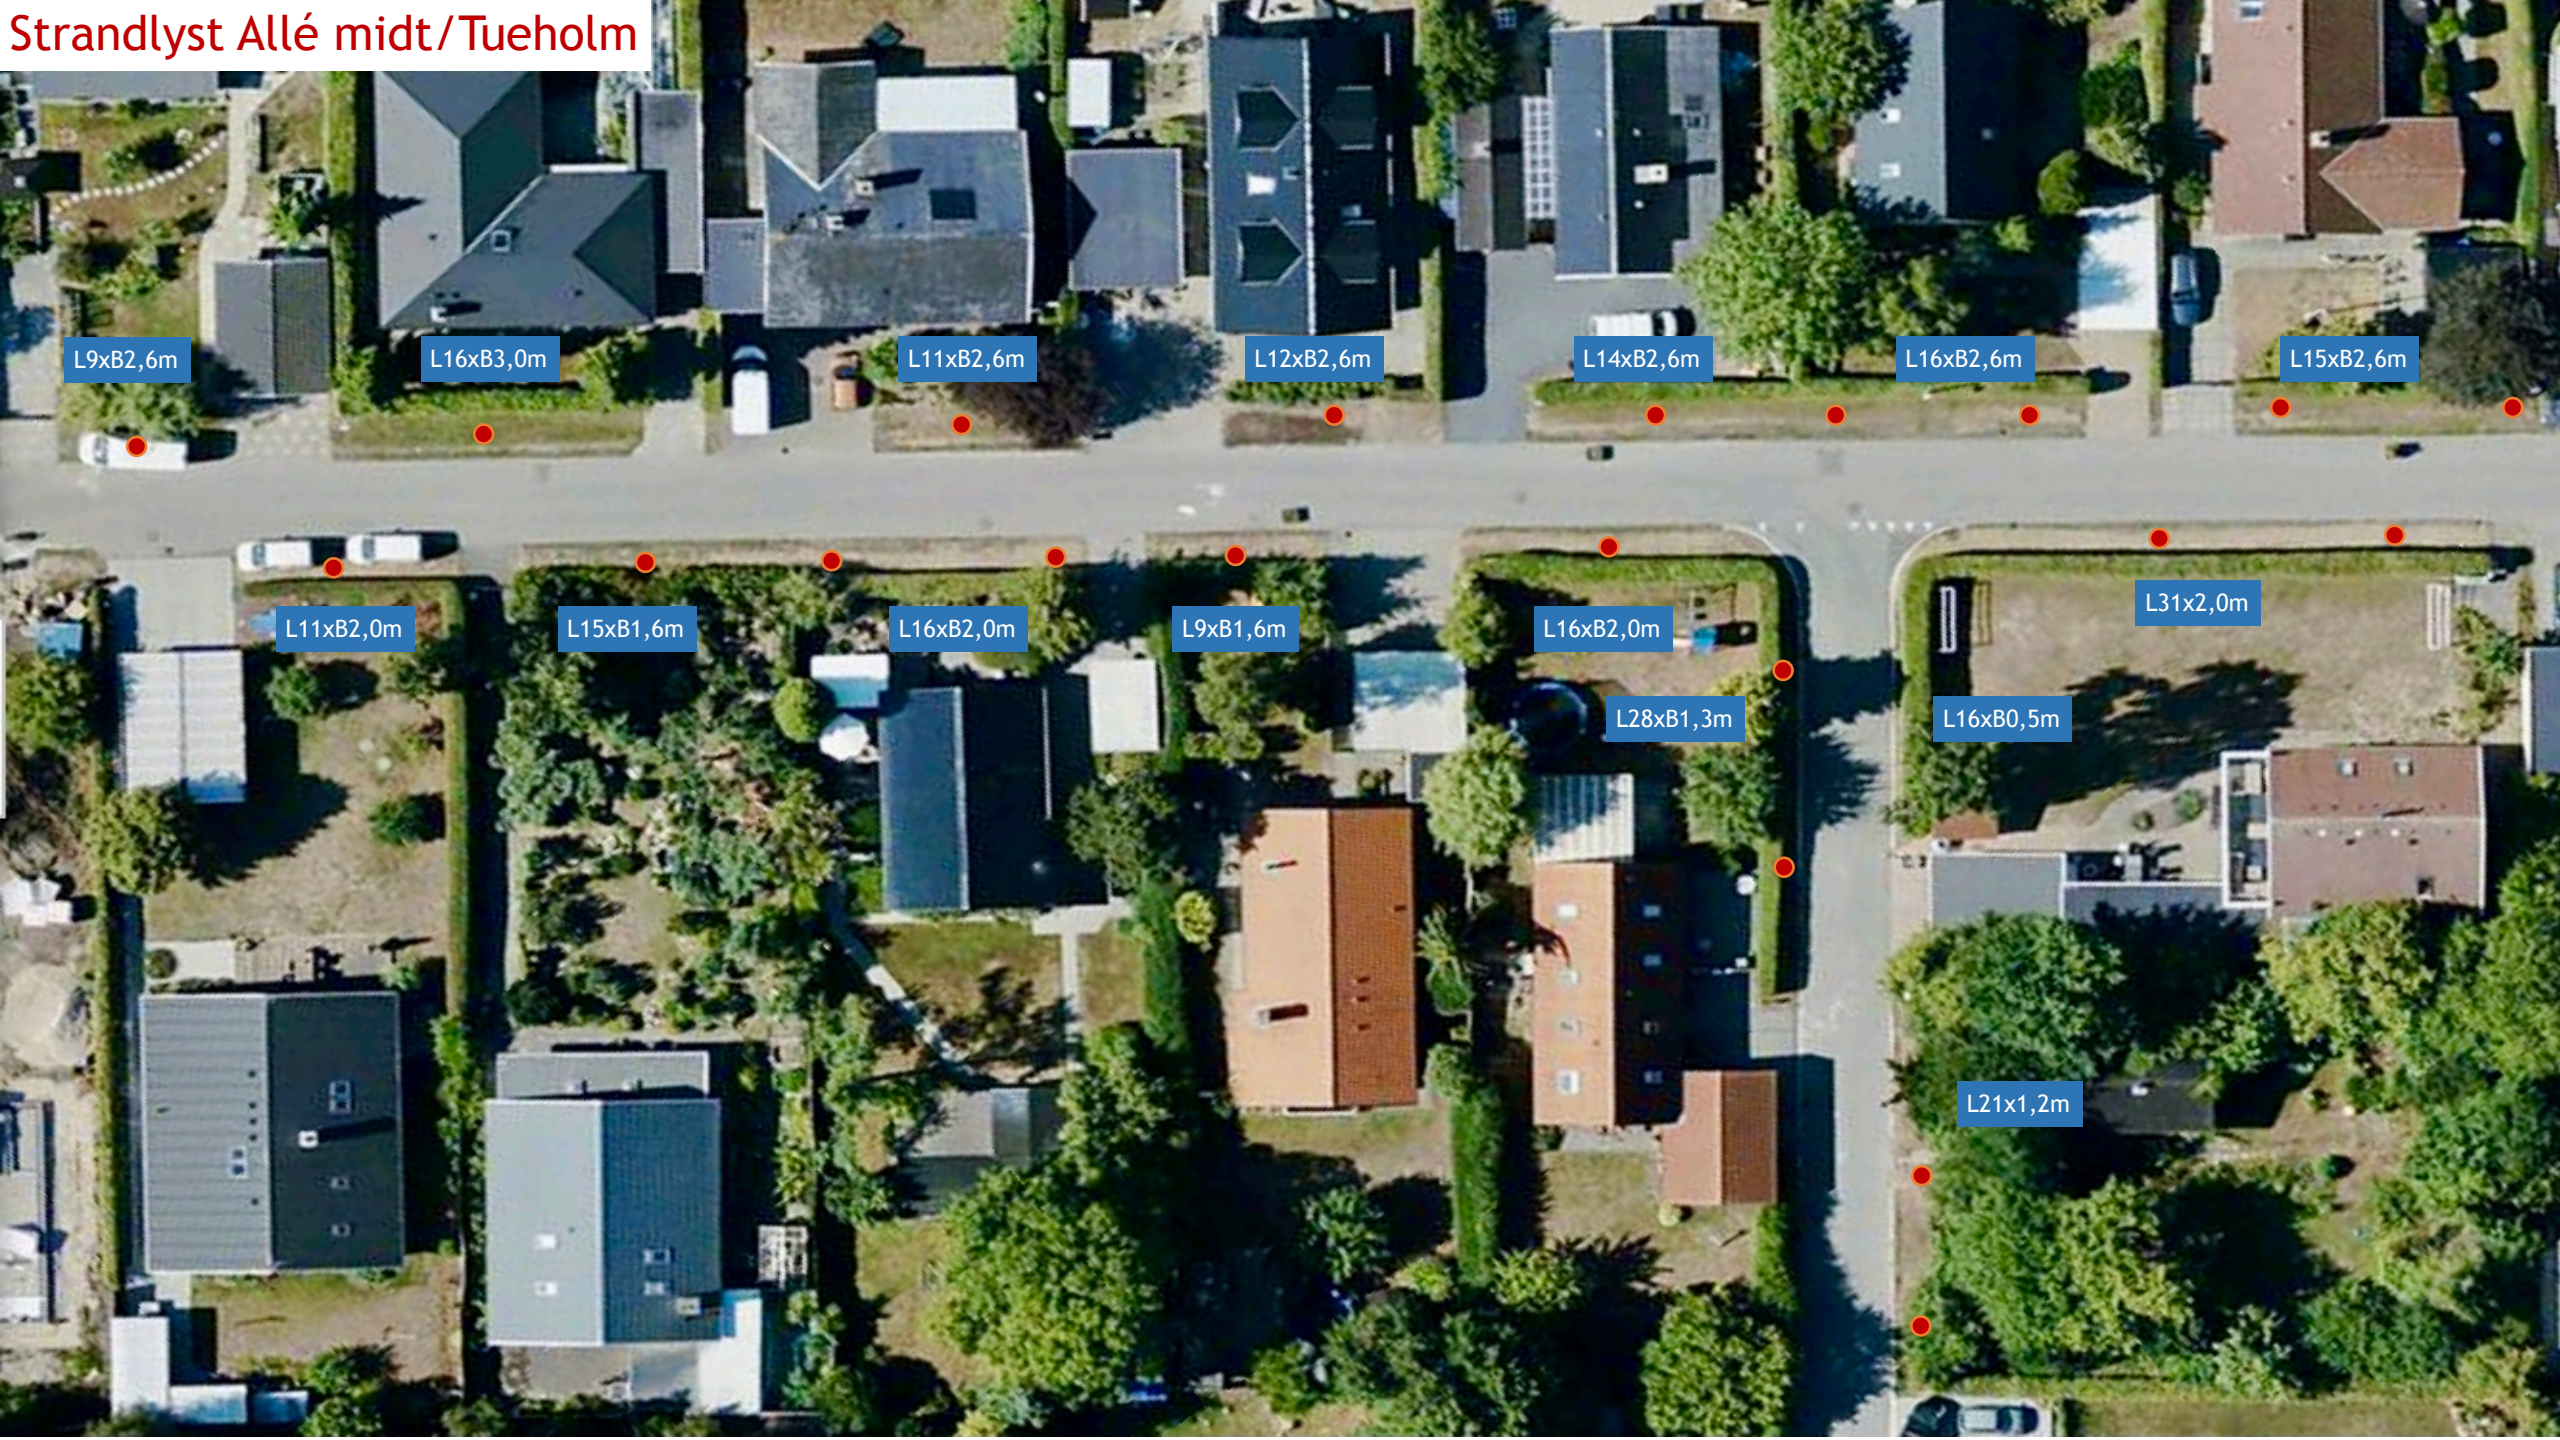

L5xB2,5m

L19xB2,5m

L14xB1,1->1,4m

L11xB2,0m

L17xB2,0m

L11xB2,6m

L40xB1,0m

L35xB1,0m

L6,5xB1,0m

Strandlyst Allé midt/Tueholm

L9xB2,6m

L16xB3,0m

L11xB2,6m

L12xB2,6m

L14xB2,6m

L16xB2,6m